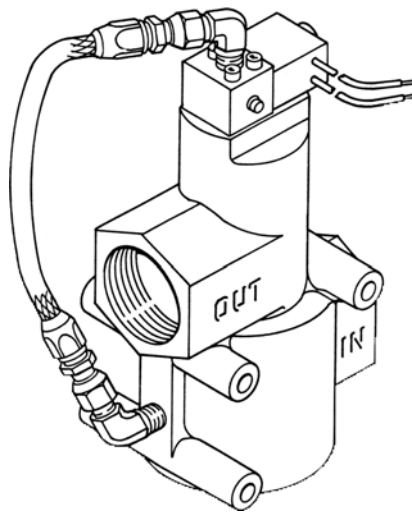

# ILLUSTRATED PARTS BREAKDOWN

## **TURBO VALVE** (Electrically Controlled)

**TOP ASSEMBLY PART NUMBERS COVERED IN THIS PUBLICATION**

PART NUMBER	IN PORT	OUT PORT	O-RINGS	VOLTAGE	VALVE P/N	OVERHAUL KIT
RLVA-25683-012-1	1 ¼"	1 ¼"	Buna-N	12 VDC	2-26324-001	2-26119-001
RLVA-25683-012-2	1 ¼"	1 ¼"	Viton	12 VDC	2-26324-001	2-26119-002
RLVA-25683-012-1-01	1 ½"	1 ½"	Buna-N	12 VDC	2-26324-001	2-26119-001
RLVA-25683-012-2-01	1 ½"	1 ½"	Viton	12 VDC	2-26324-001	2-26119-002
RLVA-25683-024-1	1 ¼"	1 ¼"	Buna-N	24 VDC	2-26324-010	2-26119-001
RLVA-25683-024-2	1 ¼"	1 ¼"	Viton	24 VDC	2-26324-010	2-26119-002
RLVA-25683-024-1-01	1 ½"	1 ½"	Buna-N	24 VDC	2-26324-010	2-26119-001
RLVA-25683-024-2-01	1 ½"	1 ½"	Viton	24 VDC	2-26324-010	2-26119-002
RLVA-25683-110-2-01	1 ½"	1 ½"	Viton	110 VDC	2-26324-003	2-26119-002
RLVA-25683-120-2-01	1 ½"	1 ½"	Viton	120 VAC	2-26324-004	2-26119-002

KEY NO.	DESCRIPTION	PART NUMBER
1	Valve (12VDC)	2-26324-001
2	Screw (3)	11F-19024-020
3	O-Ring, Buna - N	9-90001-010
3	O-Ring, Viton	9-90002-010
4	Elbow, 90° Male	9-93565-001
5	Hose Assembly	1P-23448-001
6	Elbow, 90° Male	9-93565-002
7	Housing, Relay Valve (1 ¼" NPT)	2-25692
7	Housing, Relay Valve (1 ½" NPT)	2-25692-001
8	O-Ring, Buna - N	9-90001-221
8	O-Ring, Viton	9-90002-221
9	O-Ring, Buna - N	9-90031-324
9	O-Ring, Viton	9-90030-324
10	Piston	2-25694
11	Dampener, Shock	2-25107
12	Cap, O-Ring	2-25106
13	Spring, Compression	9-90435
14	O-Ring, Buna - N	9-90001-218
14	O-Ring, Viton	9-90002-218
15	End Cap	2-25693
16	O-Ring, Buna - N	9-90001-035
16	O-Ring, Viton	9-90002-035
17	Ring, Retaining	9-92001-016